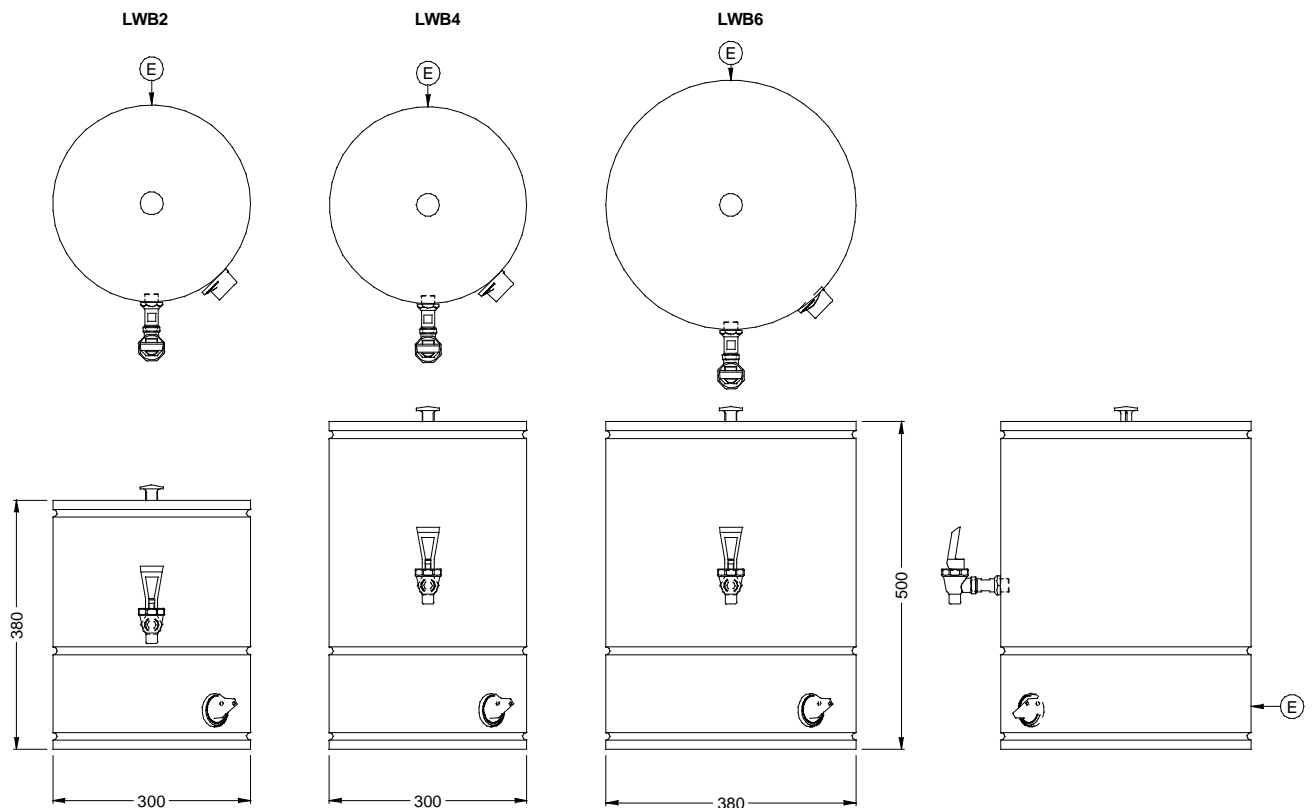

Manual Fill Water Boilers

Key Features

- Type: Electric
- Simmerstat control
- Boil-dry protection
- Non-drip tap

LWB4

Construction

- Body and lid: stainless steel grade 304
- Element: Incolloy

Available Options

- Choice of three sizes

Available Accessories

N/A

Specifications

Model	LWB2	LWB4	LWB6
Capacity (litres)	9	18	27
External height (mm)	380	500	500
External diameter (mm)	300	300	365
Net weight (unpacked) kg	6	7	9
Gross weight (packed) kg	7	9	12
Shipping volume (m ³)	0.09	0.145	0.176
Total power rating (kW)	3	3	3
Electrical supply 1N~+E 230V 50-60Hz Current Rating (A)	13	13	13